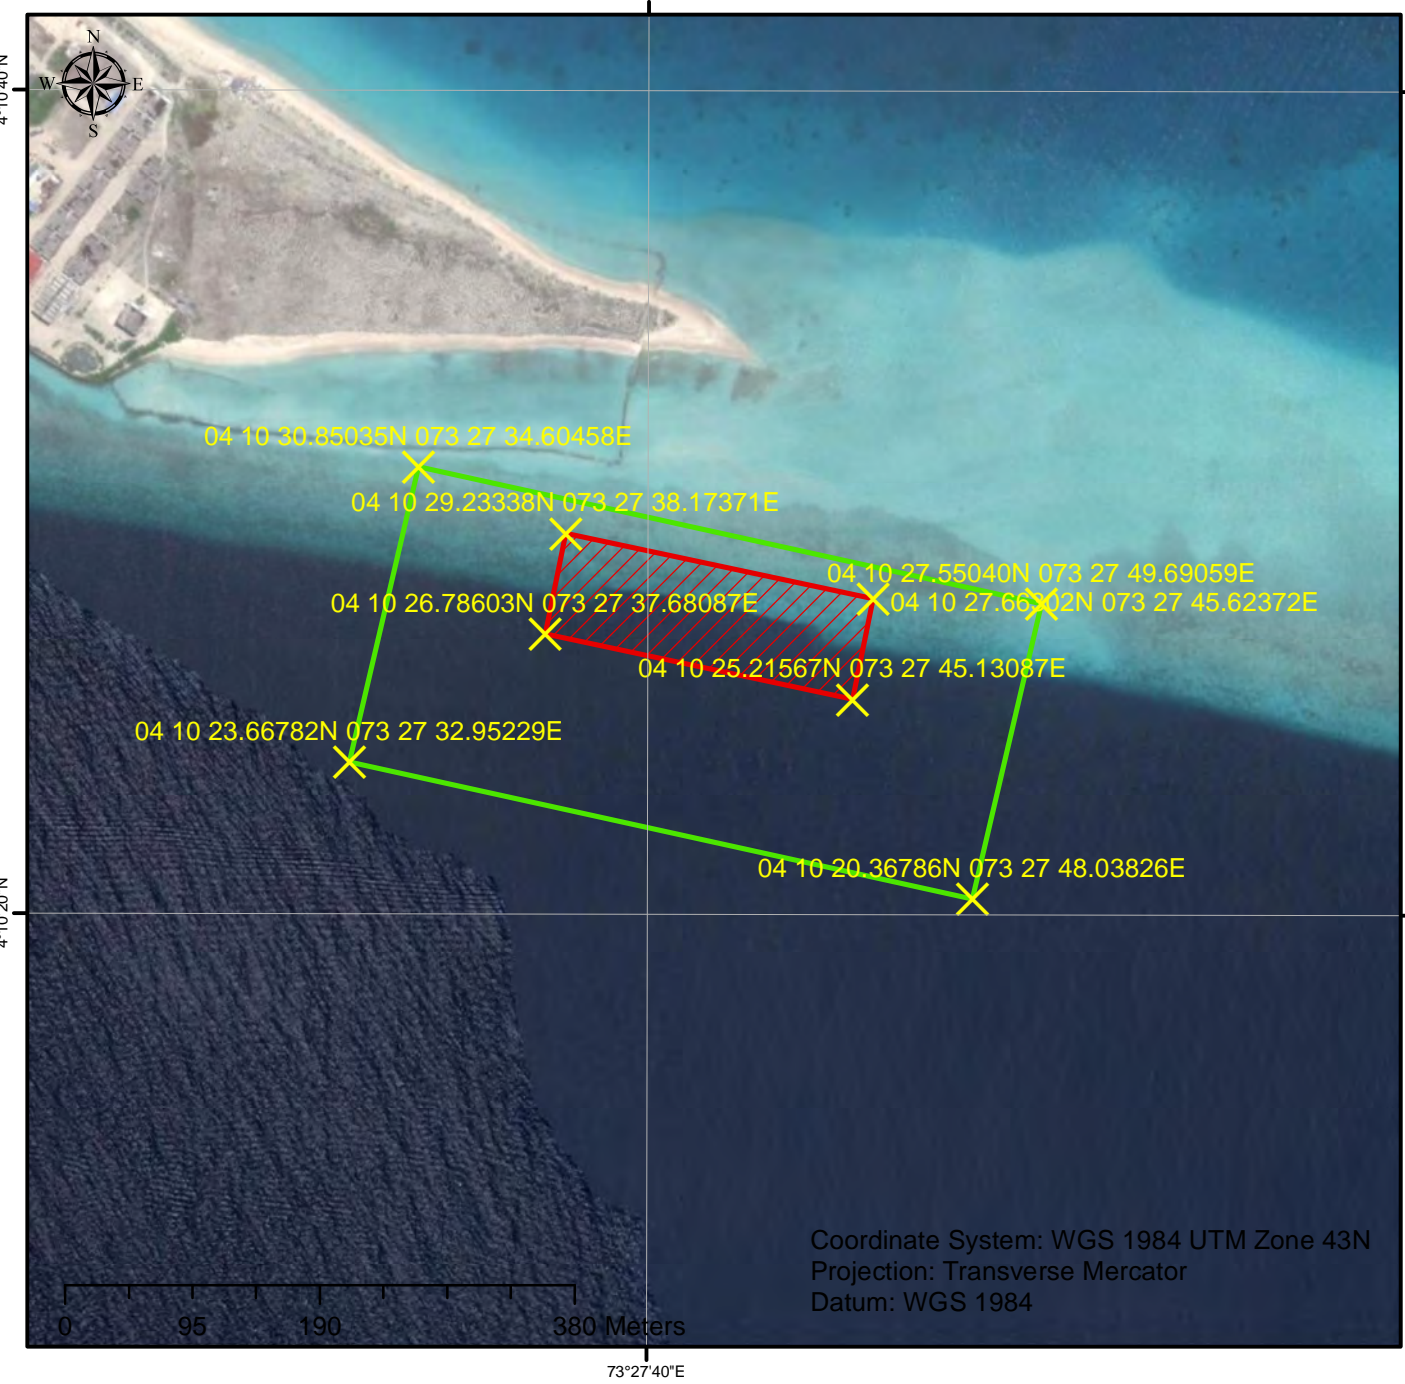

Hans Hass Place

Name: Hans Hass Place (Gulhee Falhu Kollavani)
Proposed Core Zone: 1.8 (ha)
Proposed Buffer Zone: 8.98 (ha)
Proposed Protected Zone: 10.78 (ha)

Legend

- Coordinates
- Hans_Hass_Place_buffer
- Hans_Hass_Place